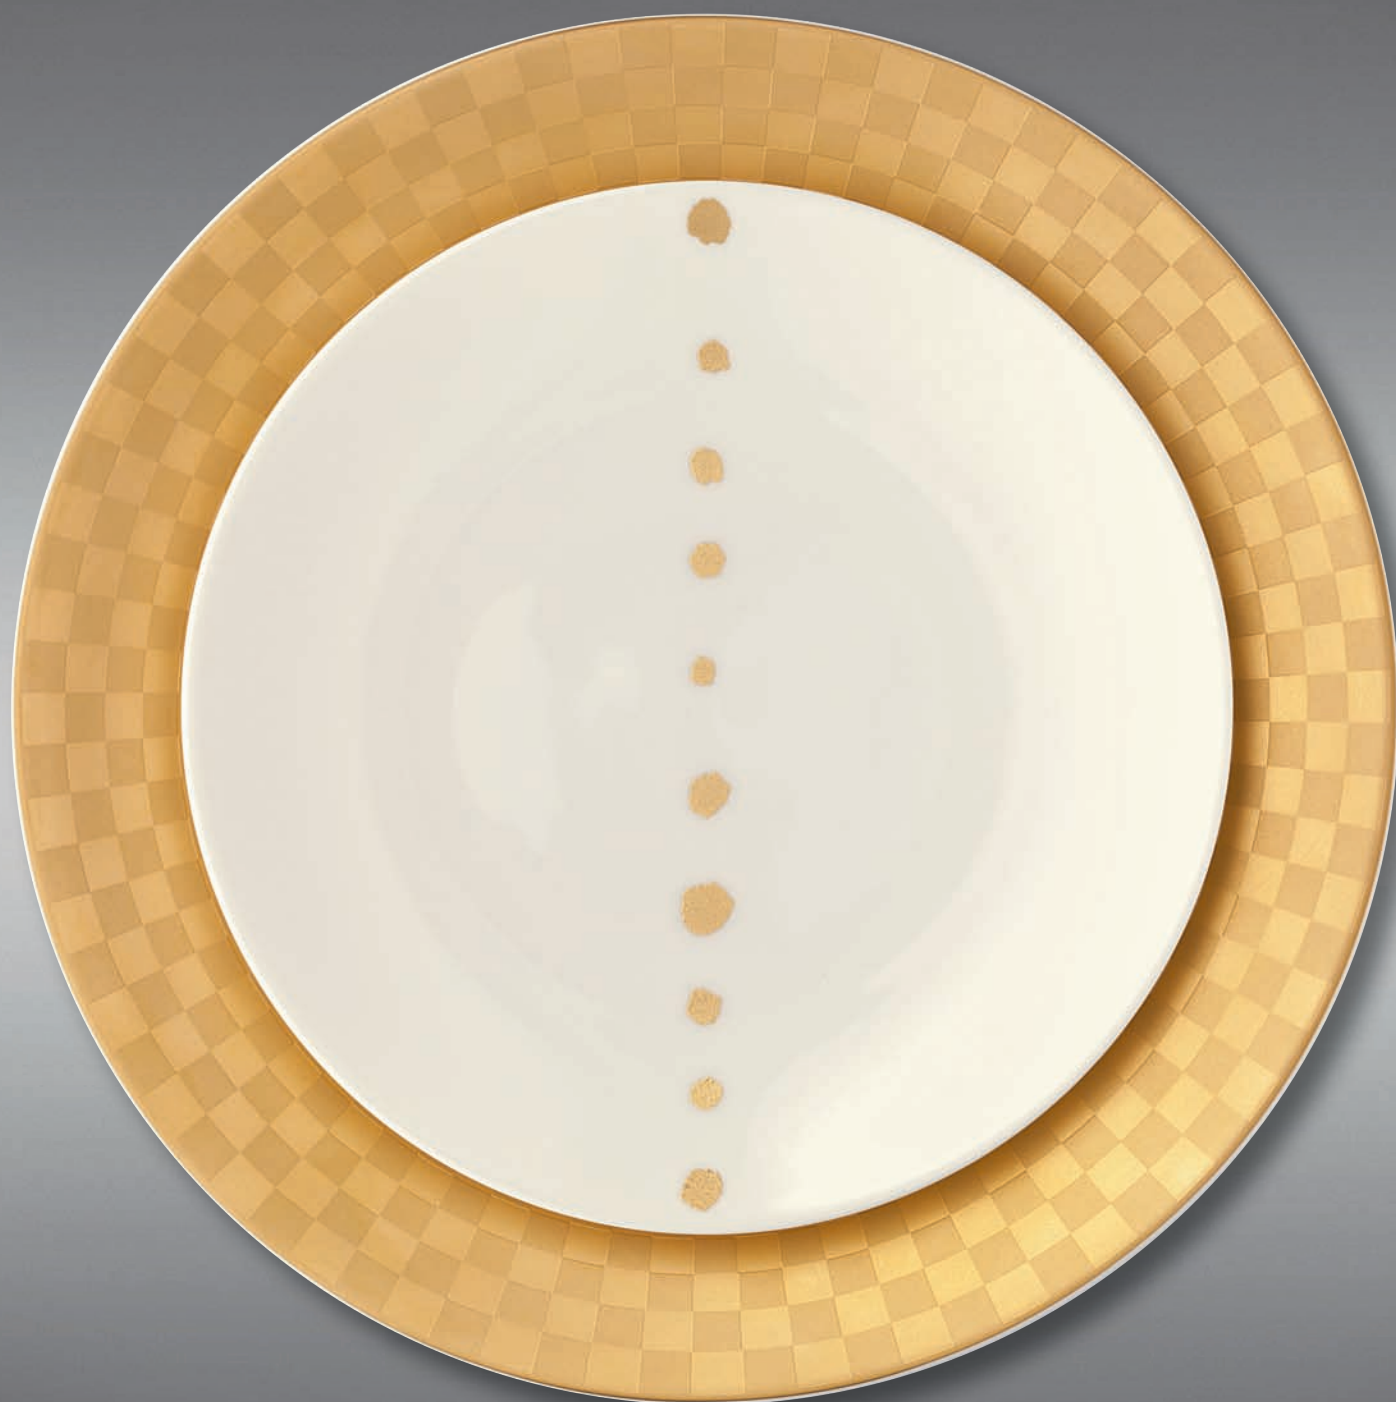

Candle stick 10 cm
08 283 000 00

| DECORS
| South Beach

| Golden Forest

| Plate 28 cm, coffee cup 0.25 l

Golden Squares
Plate 28 cm

Golden Pearls |
Plate 21 cm |

Savoy

| Plate 26.5 cm, plate 21 cm, espresso cup with saucer 0.10 l

Heritage
Plate 28 cm

Metropolitan Gold
Plate 22 cm |

| Pure Gold

| Plate 26.5 cm

Stardust

Plate 21 cm, Delice bowl 17 cm

Golden Lane

Plate 28 cm
Golden line 2 mm