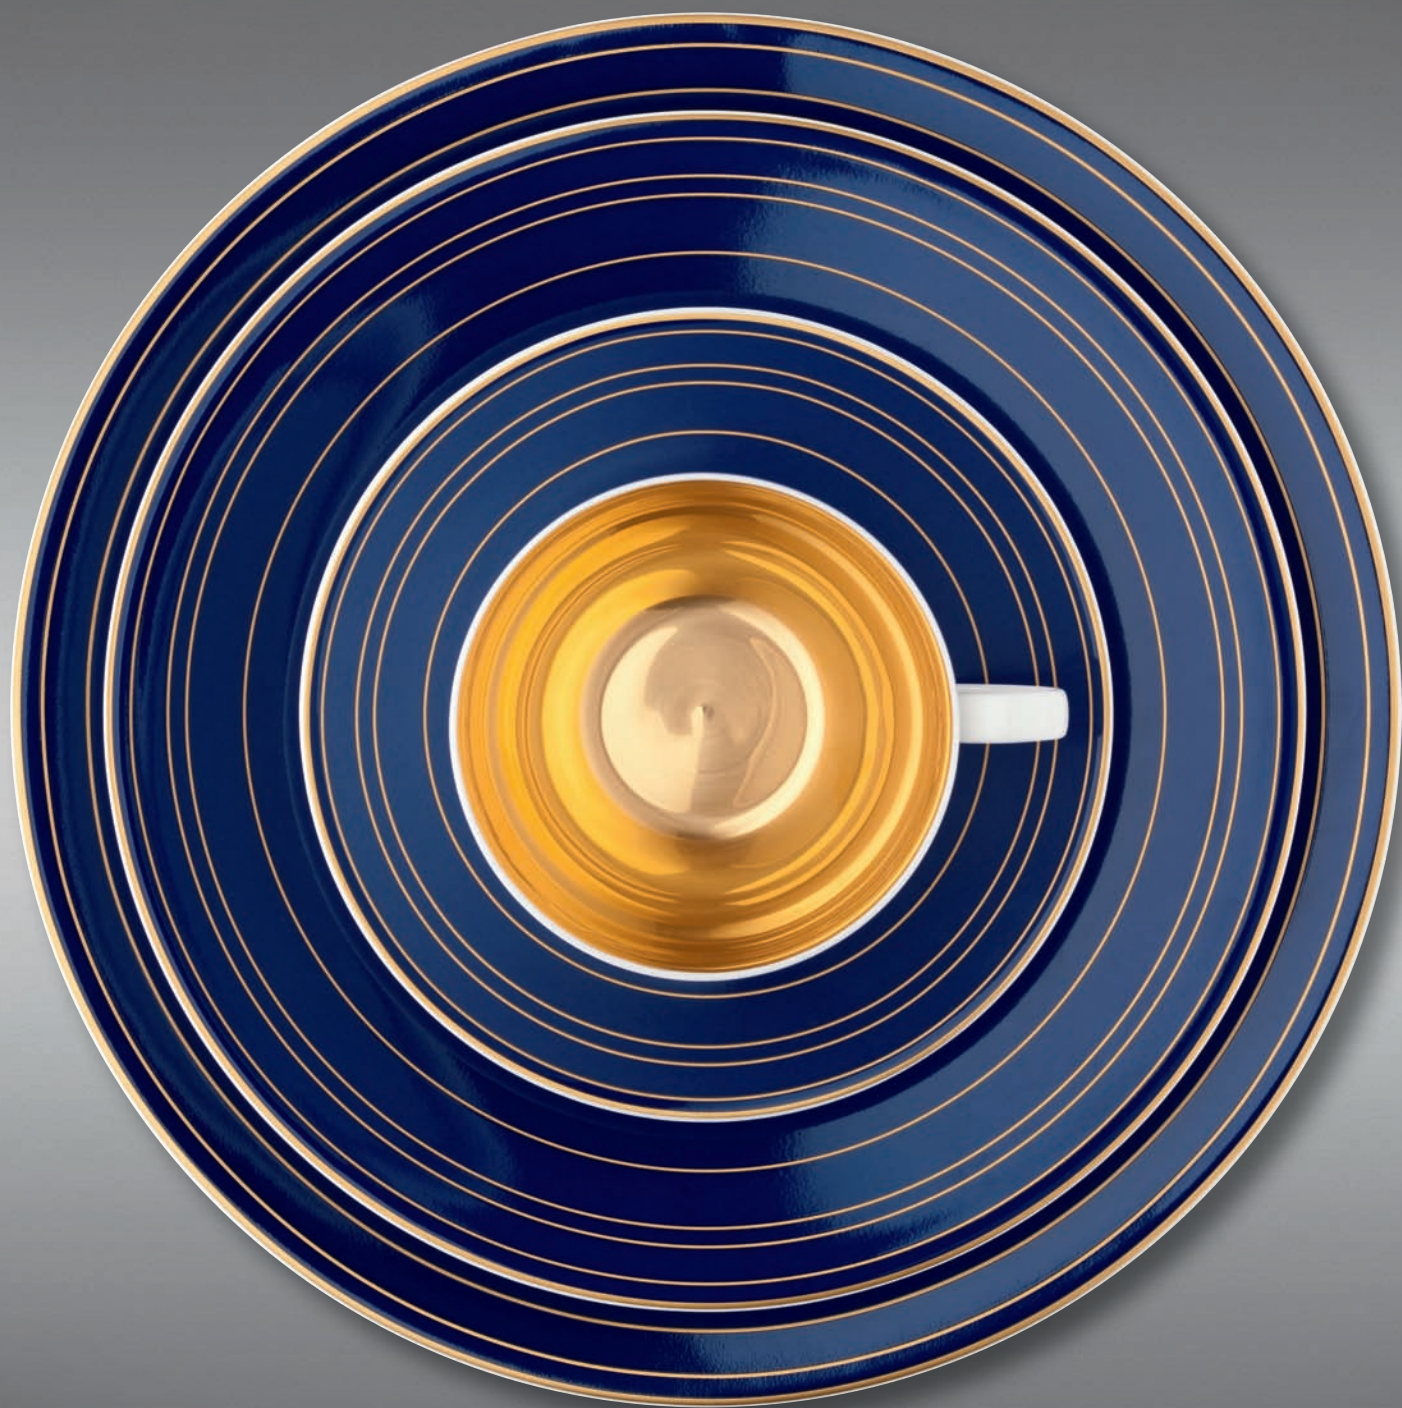

Heritage
Plate 28 cm

Metropolitan Gold
Plate 22 cm |

| Pure Gold

| Plate 26.5 cm

Stardust

Plate 21 cm, Delice bowl 17 cm

Golden Lane

Plate 28 cm
Golden line 2 mm

Ornament Gold |

Plate 21 cm |

| Palace Gold

| Plate 28 cm, plate 24 cm, saucer 0.25 l

Goldfever

Coffee cup round 0.25 l

Goldfever

Dip bowl round 8 cm / Dip bowl oval 13.5 cm
Dip bowl oval 20 cm / Motion bowl 14 cm
Espresso cup cylindrical 0.10 l / Mug Pure 0.25 l